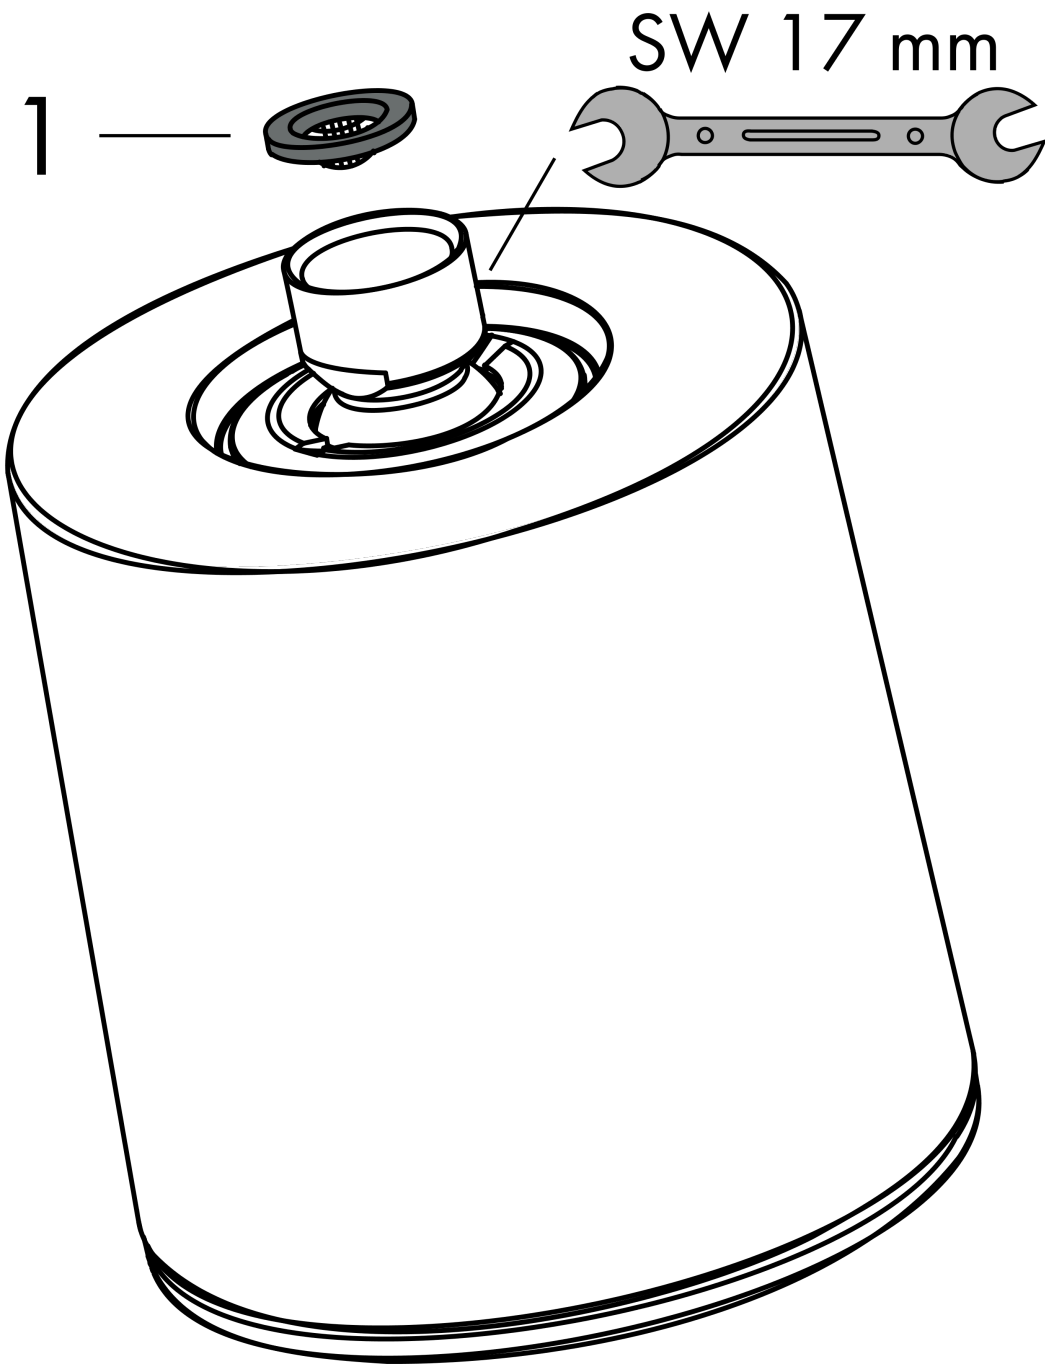

**Pulsify S**  
**Showerhead 105 1-Jet 1.75 GPM**  
 Finishes : **brushed nickel** Part no. : **24132821**

**Description**

**Features**

- Shower head size: 105 mm
- Spray modes: PowderRain
- Spray face finish: Graphite
- Flow: 1.75 GPM (6.6 L/Min)

**Pulsify S**  
**Showerhead 105 1-Jet 1.75 GPM**  
Finishes : **brushed nickel** Part no. : **24132821**

Exploded drawing

Year of production: >01/22

**Pulsify S**  
**Showerhead 105 1-Jet 1.75 GPM**  
 Finishes : **brushed nickel**    Part no. : **24132821**