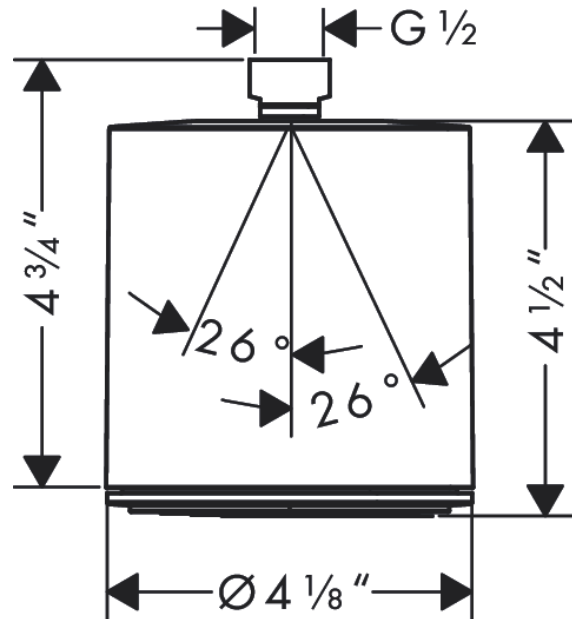

**Pulsify S**  
**Showerhead 105 1-Jet 1.75 GPM**  
 Finishes : **brushed nickel** Part no. : **24132821**

**Description**

**Features**

- Shower head size: 105 mm
- Spray modes: PowderRain
- Spray face finish: Graphite
- Flow: 1.75 GPM (6.6 L/Min)

**Pulsify S**  
**Showerhead 105 1-Jet 1.75 GPM**  
Finishes : **brushed nickel** Part no. : **24132821**

Exploded drawing

Year of production: >01/22

**Pulsify S**  
**Showerhead 105 1-Jet 1.75 GPM**  
 Finishes : **brushed nickel**    Part no. : **24132821**